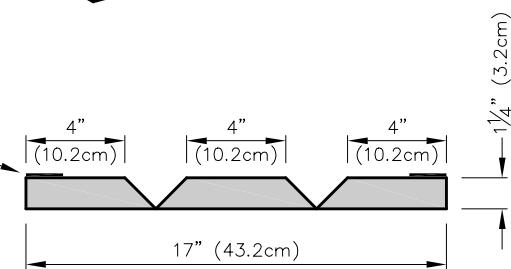

SELF-STICK 1-1/2" (3.8cm) WIDE
VELCRO PILE STRIPS (2) APPLIED
TO BOTH SIDES OF SUPPORT POLE

CONTINUOUS 1-1/2" (3.8cm) WIDE
VELCRO HOOK STRIP SEWN TO
PAD - (2) PLACES

SECTION "A-A"
SECTION THRU PAD

— 09432-912 UPRIGHT PROTECTIVE PADDING
FOR 4" Sq. SUPPORT POLE (EACH)
COLOR - BLACK

REVISION	DATE	Porter No.
09432-912 was 09432-800	7-1-2001	
		CUSTOMER No.
DATE		
11-8-1995		

09432-912
UPRIGHT PROTECTIVE PADDING
FOR 4" Sq. SUPPORT POLE

THIS PRINT IS THE PROPERTY OF PORTER ATHLETIC EQUIPMENT COMPANY
AND MAY NOT BE REPRODUCED WITHOUT WRITTEN PERMISSION

PORTER No. 09432-912 UPRIGHT PROTECTIVE PADDING FOR 4" SQUARE SUPPORT POLES (EACH)

Pad shall be constructed of a rugged tear proof polyester reinforced black vinyl material (14 oz. per sq. yd.) with a resilient, 1-1/4" thick soft Ethafoam[®] filler.

Pad shall be 6'-0" (1.83m) in height. Pad is designed in three hinged sections to wrap around and cover the front and sides of any 4" square support pole. Continuous 1-1/2" (3.8cm) wide self-stick Velcro strips are supplied for attachment to the support pole, allowing for ease of attachment and removal of the pad.