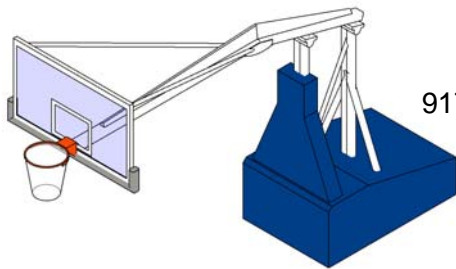

Competition Portable Backstop Systems

File	Item No.	Item Description
------	----------	------------------

91735800

Competition Height Adjustable Portable with 8'-0" Extension

[PortableBackstop_91735000_Compensation_Porter](#)

91735108

Competition Height Adjustable Portable with 10'-8" Extension

[PortableBackstop_91735000_Compensation_Porter](#)

91735800M

Competition Motorized Height Adjustable Portable with 8'-0" Extension

[PortableBackstop_91735000_Compensation_Porter](#)