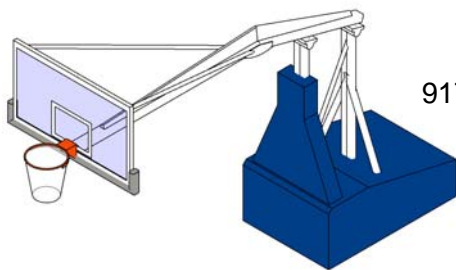

91735108

Competition Height Adjustable Portable with 10'-8" Extension

[PortableBackstop_91735000_Compensation_Porter](#)

91735800M

Competition Motorized Height Adjustable Portable with 8'-0" Extension

[PortableBackstop_91735000_Compensation_Porter](#)