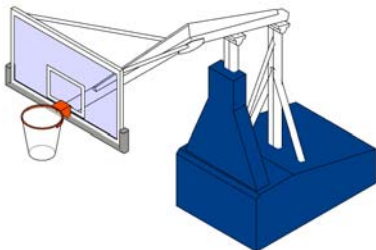

91735800M

Competition Motorized Height Adjustable Portable with 8'-0" Extension

[PortableBackstop_91735000_Compensation_Porter](#)