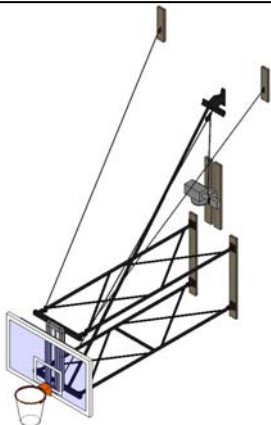

90219XX1

Wall-Mount Up-Folding 10'-1/8" to 12'-0" Extension Fan Backboard

[Backstop_90219000_WallMounted_Porter](#)

90219XX2

Wall Mount Up-Folding 4'-0" to 10'-0" Extension Rectangular Backboard

[Backstop_90219000_WallMounted_Porter](#)