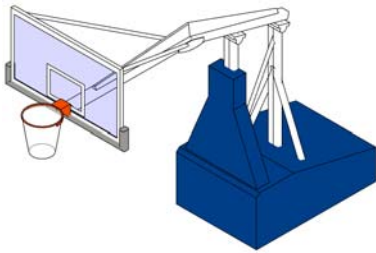

Competition Portable Backstop Systems

File	Item No.	Item Description
------	----------	------------------

91735800

Competition Height Adjustable Portable with 8'-0" Extension

[PortableBackstop_91735000_Compensation_Porter](#)