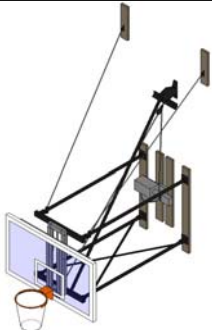

Basketball Backstops Index

www.porterathletic.com

PORTER

Porter BIM Content Library

Up-Folding Wall-Mounted Backstop Systems

File	Item No.	Item Description

90219XXX

Wall-Mount Up- Folding 4'-0" to 10'-0" Extension Fan Backboard

[Backstop_90219000_WallMounted_Porter](#)

90219XX1

Wall-Mount Up-Folding 10'-1/8" to 12'-0" Extension Fan Backboard

[Backstop_90219000_WallMounted_Porter](#)

90219XX2

Wall Mount Up-Folding 4'-0" to 10'-0" Extension Rectangular Backboard

[Backstop_90219000_WallMounted_Porter](#)

90219XX3

Wall-Mount Up-Folding 10'-1/8" to 12'-0" Extension Rectangular Backboard

[Backstop_90219000_WallMounted_Porter](#)

www.PorterAthletic.com/RevitReady

Have questions? Need help with troubleshooting?

Let us know at RevitReady@PorterAthletic.com

04/26/12